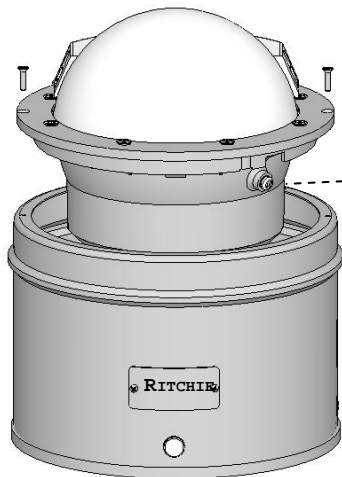

Globemaster Brass Binnacle Disassembly

Loosen thumbscrew
before removing hood