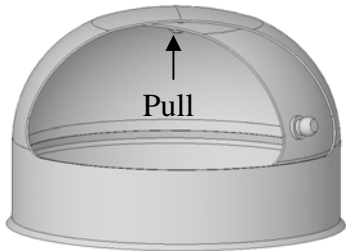

Globemaster Brass Binnacle Disassembly

Loosen thumbscrew
before removing hood